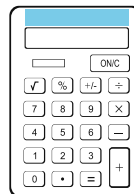

LL6151s

LL4708s

**LL6151s Colossal Calculator (STOCK)**

Jumbo size full function eight digit calculator. Large raised soft touch keys.

**Colours:** Blue, White.

**Print Area:** 160mmL x 25mmH.

**Item Size:** 208mmL x 295mmH x 10mmD.

**Packaging:** White gift box.

As new improved versions of this calculator are released we reserve the right to supply the latest model. Check customer service for details.

**LL4708s 20cm Calculator / Ruler**

Multifunction calculator with 8 digit display and raised keys.

20cm / 8inch ruler.

**Colours:** Silver/ Clear.

**Print Area:** 60mmL x 20mmH.

**Item Size:** 208mmL x 52mmH.