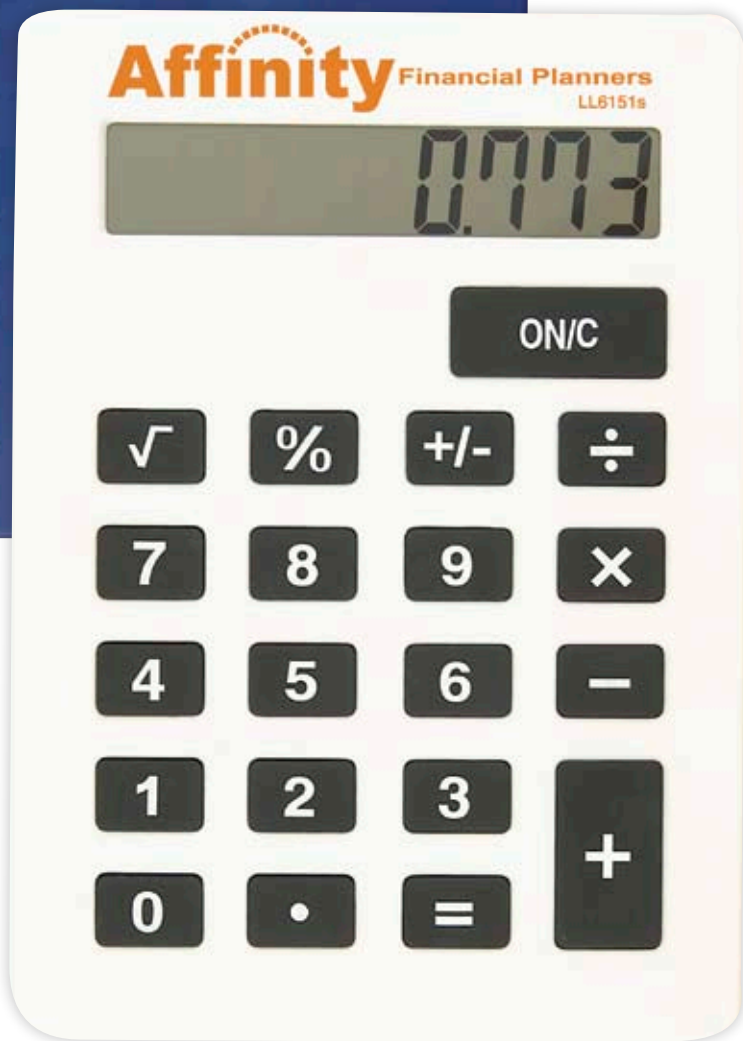

LL6151s

LL4708s

**LL6151s Colossal Calculator (STOCK)**

Jumbo size full function eight digit calculator. Large raised soft touch keys.

**Colours:** Blue, White.

**Print Area:** 160mmL x 25mmH.

**Item Size:** 208mmL x 295mmH x 10mmD.

**Packaging:** White gift box.

As new improved versions of this calculator are released we reserve the right to supply the latest model. Check customer service for details.

**LL4708s 20cm Calculator / Ruler**

Multifunction calculator with 8 digit display and raised keys.

20cm / 8inch ruler.

**Colours:** Silver/ Clear.

**Print Area:** 60mmL x 20mmH.

**Item Size:** 208mmL x 52mmH.